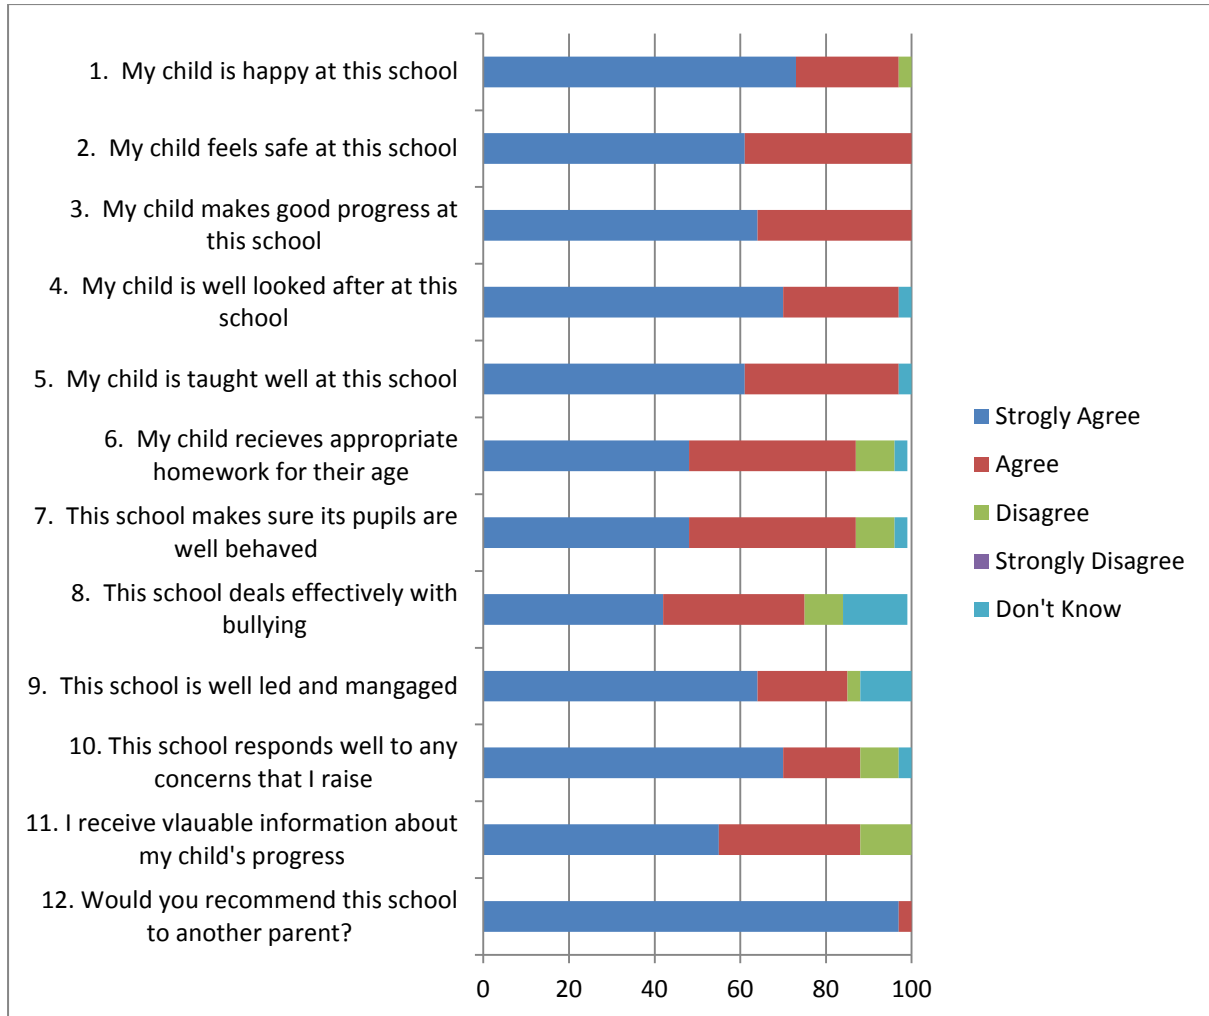

Boroughbridge Primary School & Nursery
Ofsted Parent View Survey 28 February 2017

Thank you to all those who completed the questionnaires: they formed an important 'parent voice' for the Ofsted inspectors who rated us as a **Good School**. The Governors and school staff were pleased to receive such positive feedback from parents and the Ofsted Inspector.

There were thirty three responses.

The results are recorded as a percentage of the responses.

Mary Kelly & Colin Fenny
Joint Chair
Governing Board
cofg@boroughbridge-pri.n-yorks.sch.uk